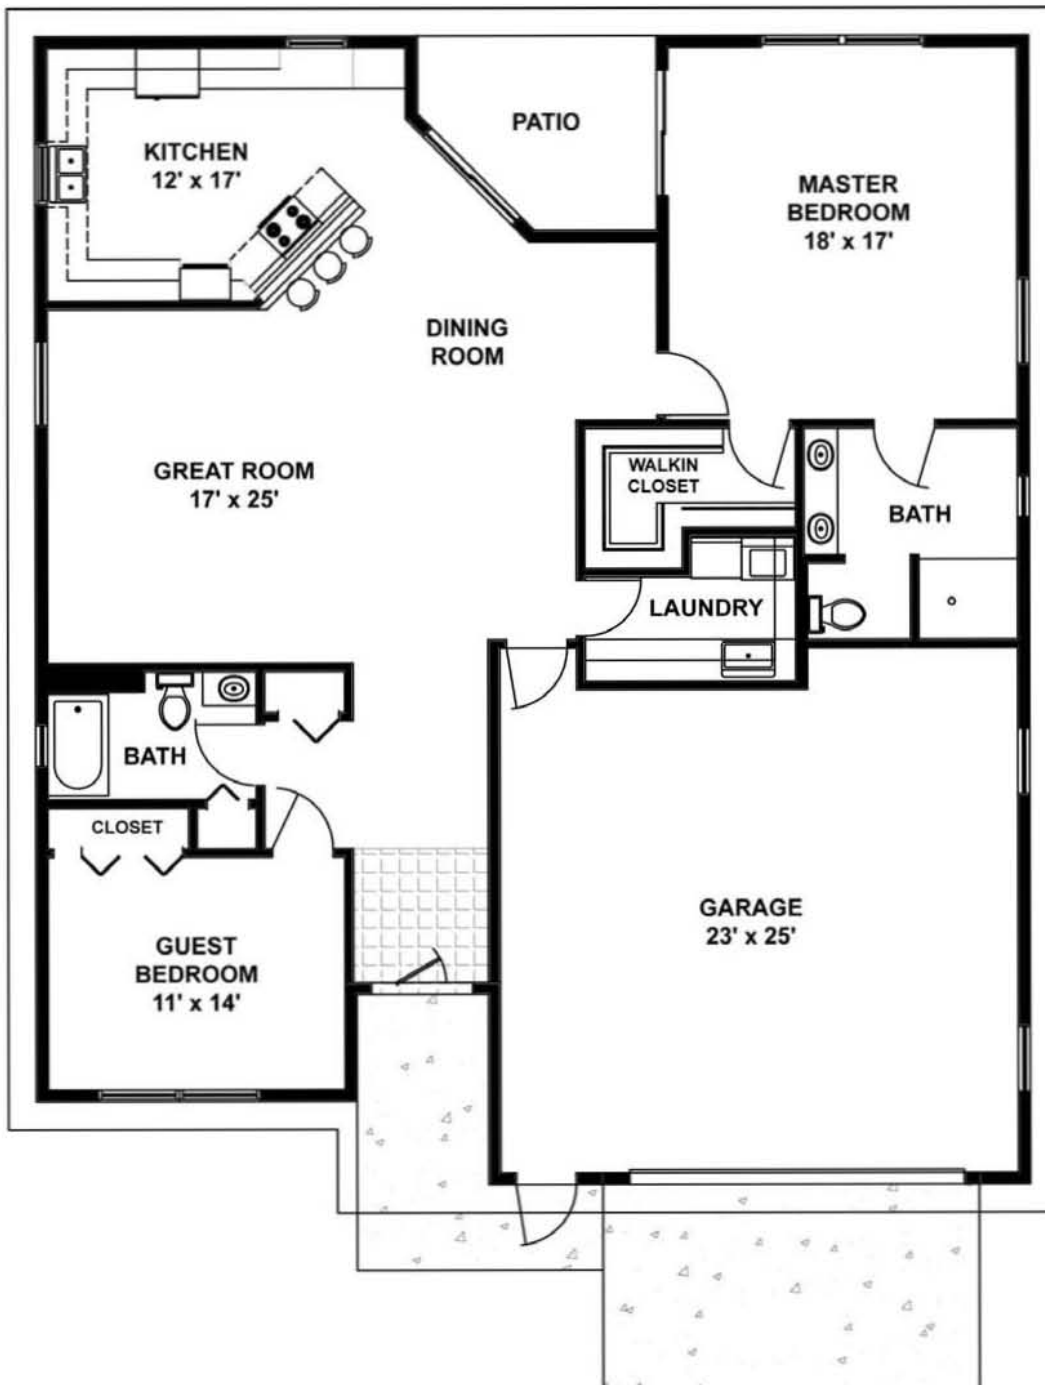

BERRYVIEW 1

OUR CUSTOM, UNITS ARE THE ONES YOU CAN HAVE THE MOST FUN WITH.

THESE HOMES SITES ALLOW YOU TO PARTICIPATE IN DESIGNING THE FLOOR PLAN AND SIZE OF THE HOME UP TO 1716 SQUARE FEET OF LIVING SPACE, AS WELL AS ALL INTERIOR FEATURES.

MAKE IT WHAT YOU WANT. THE "BERRYVIEW" UNITS ARE NAMED FOR THEIR UNIQUE USE OF THE VIEWS FROM CRANBERRY PARK.