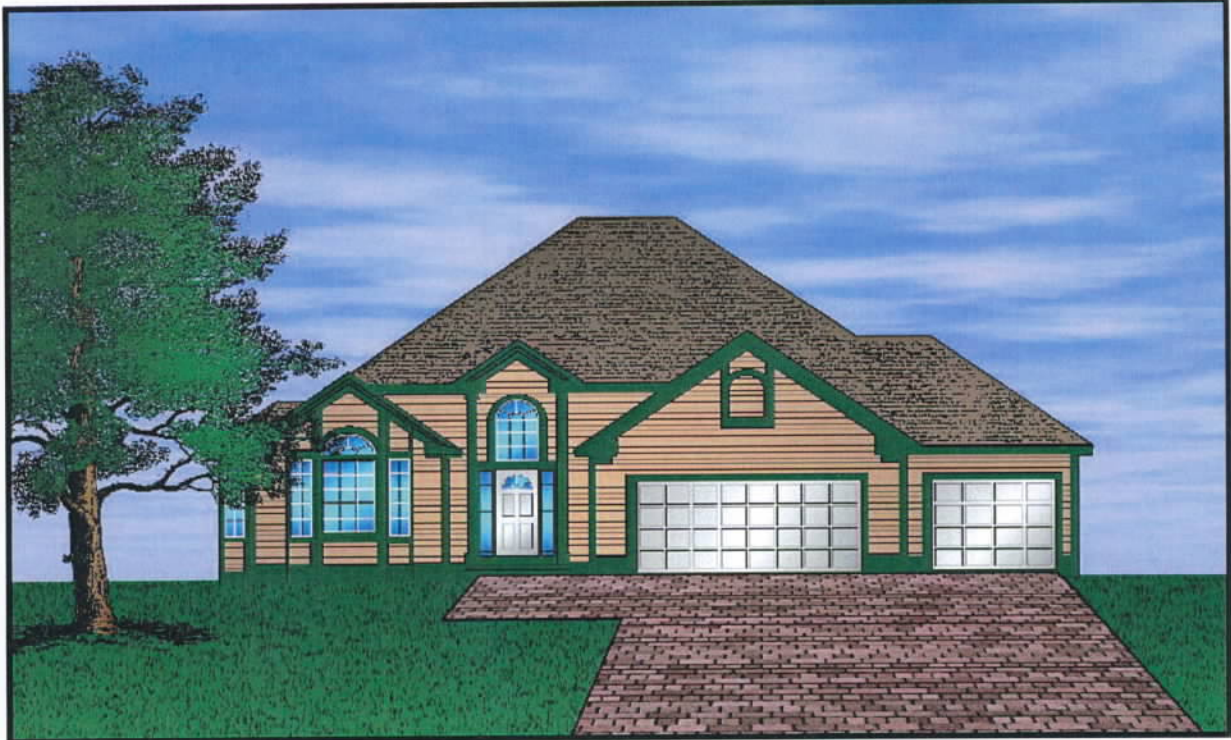

# SCHOFIELD

**2,260 square feet**

Very open split level design

Sunken living room

4 Bedrooms

2 3/4 Baths

Large interior entry with pillars

Separate breakfast nook