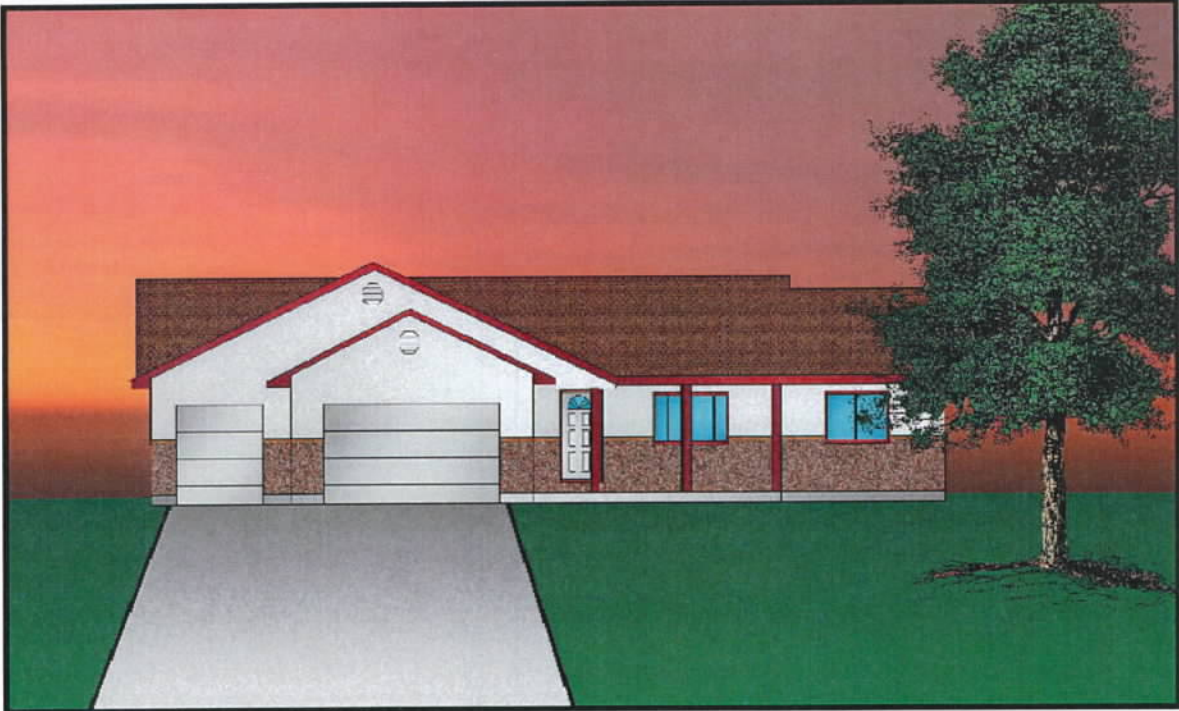

# LIBERTY

- 2024 square feet**
- Very spacious ranch design
- 3 Bedrooms
- 2 Full Baths
- Large patio/deck
- Master suite access to patio/  
deck
- Formal dining room